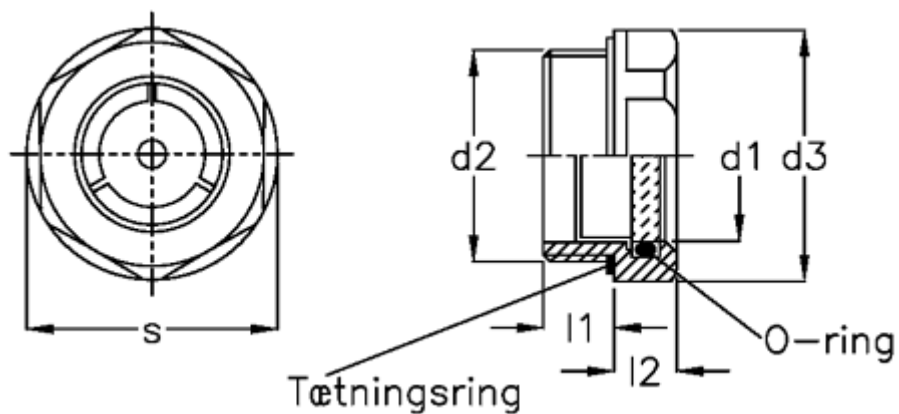

Data Sheet

Article number: 20901532

Description: E+G Oil level sight glass
GN 743-32-M42x1,5-B

Measures

d1	= 32
d2	= M42x1,5
d3	= 50
l1	= 12.0
l2	= 9.0
Max pressure	= -
Max vacuum mbar	= -
s	= 46